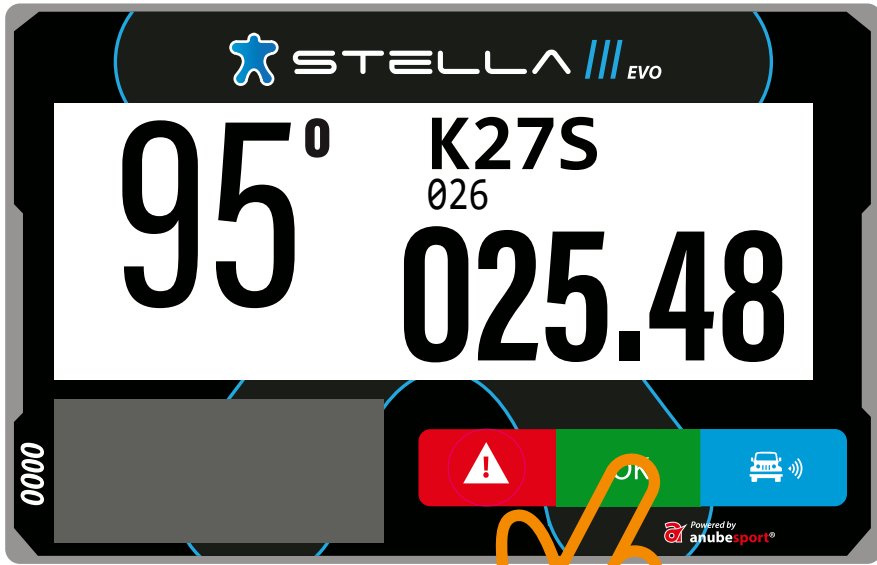

Powered by anubespport

LISTE DES WAYPOINTS

OK

REMISE À ZÉRO DU ODOMETRE TOTAL

OK

1 sec.

+

1 sec.