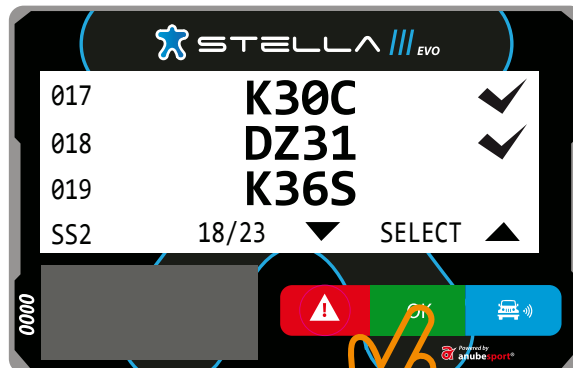

Powered by anubespport

LISTE DES WAYPOINTS

OK

REMISE À ZÉRO DU ODOMETRE TOTAL

OK

1 sec.

+

1 sec.