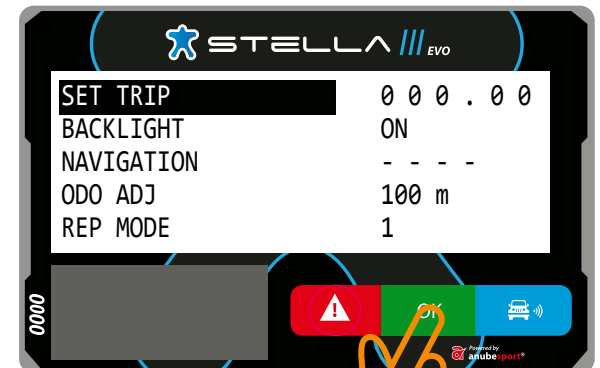

REMISE À ZÉRO DU ODOMETRE TOTAL

OK

1 sec.

+

1 sec.

+

1 sec.