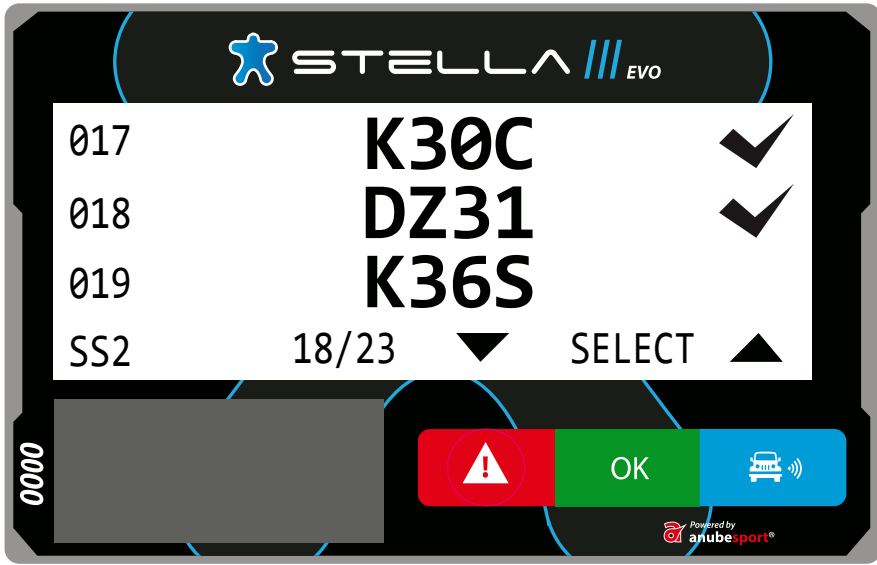

Powered by anubespport

LISTE DES WAYPOINTS

OK

REMISE À ZÉRO DU ODOMETRE TOTAL

OK

1 sec.

+

1 sec.