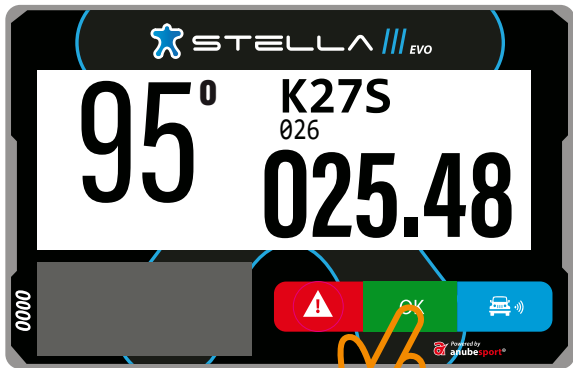

Powered by anubespport

LISTE DES WAYPOINTS

OK

REMISE À ZÉRO DU ODOMETRE TOTAL

OK

1 sec.

+

1 sec.